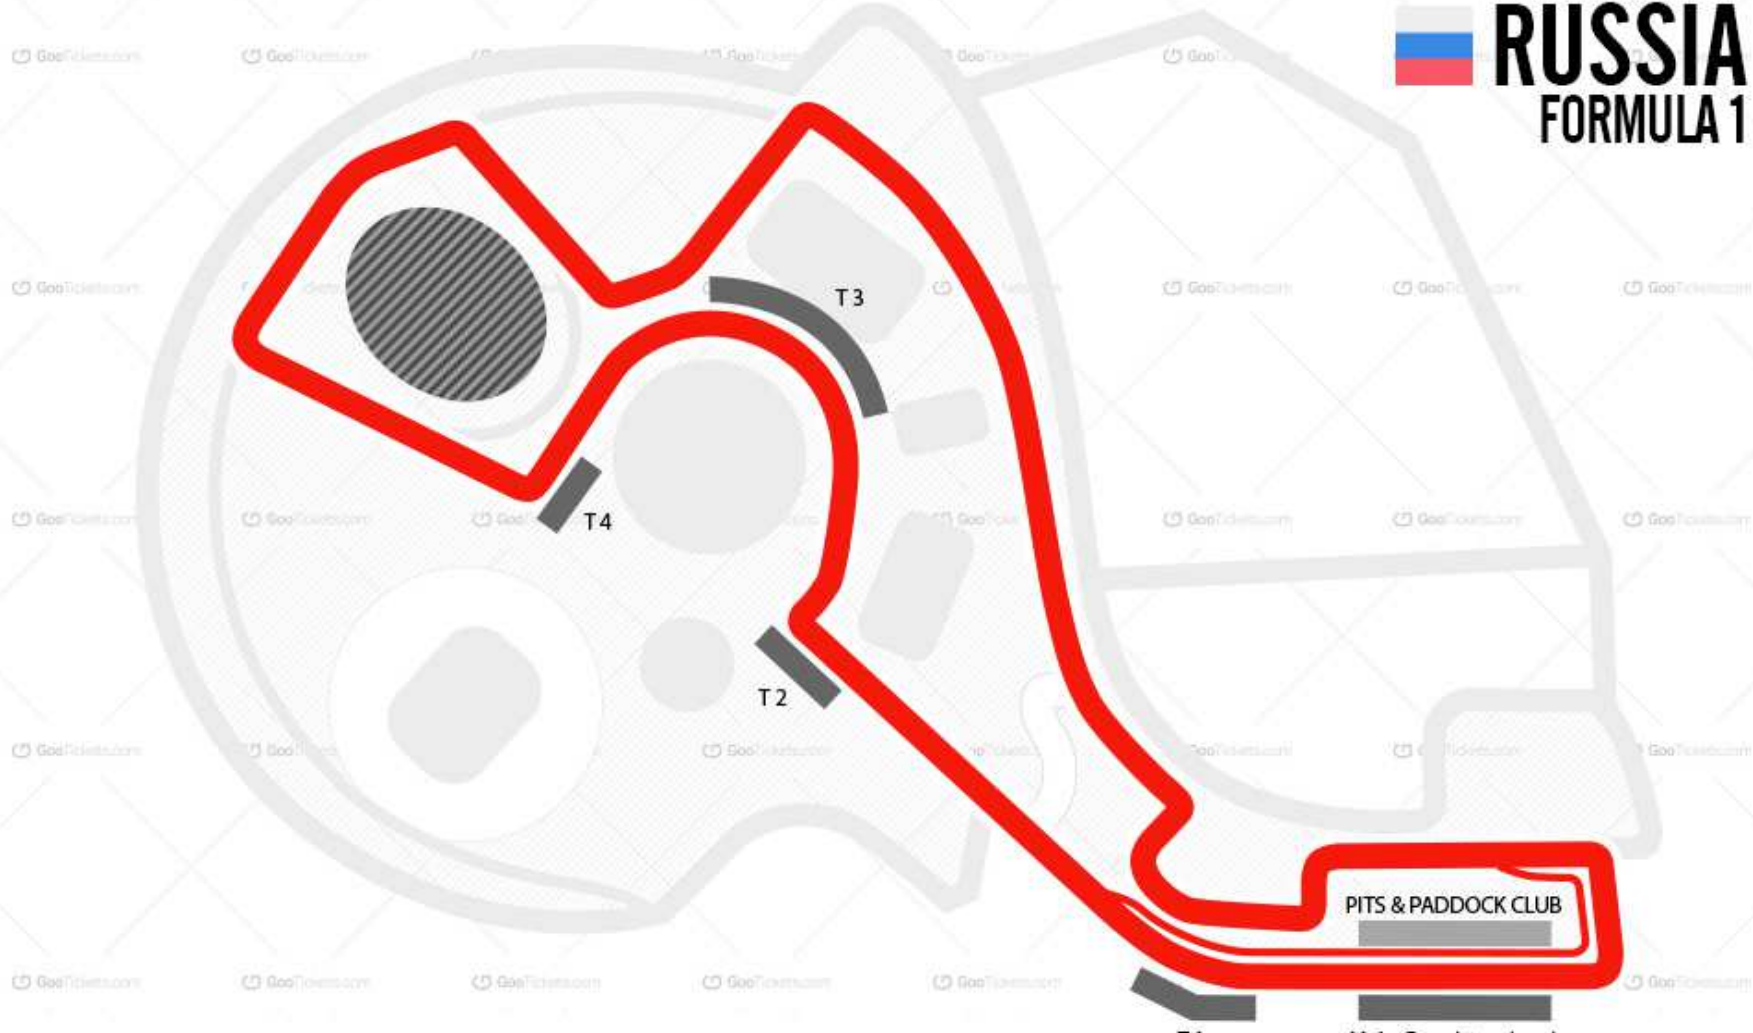

 **RUSSIA**
FORMULA 1

 **GIANT SCREEN**  **GENERAL ADMISSION**  **GRANDSTAND**  **PADDOCK CLUB** **T1** **Main Grandstand and Sochi Autodrom Lounges**